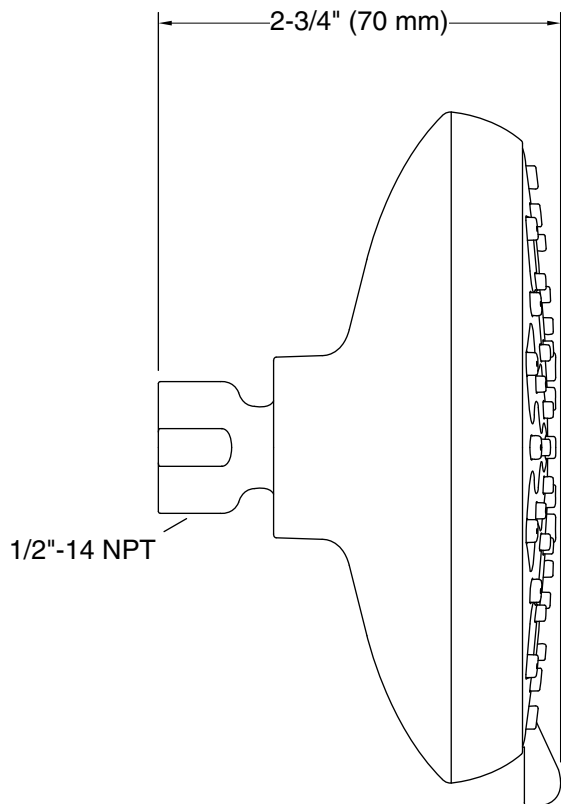

Technical Information

All product dimensions are nominal.

Showerhead/Body Spray:

Rated maximum flow: 1.75 gal/min (6.6 l/min)

Pressure: 45 psi (3.1 bar)

Notes

Install this product according to the installation instructions.