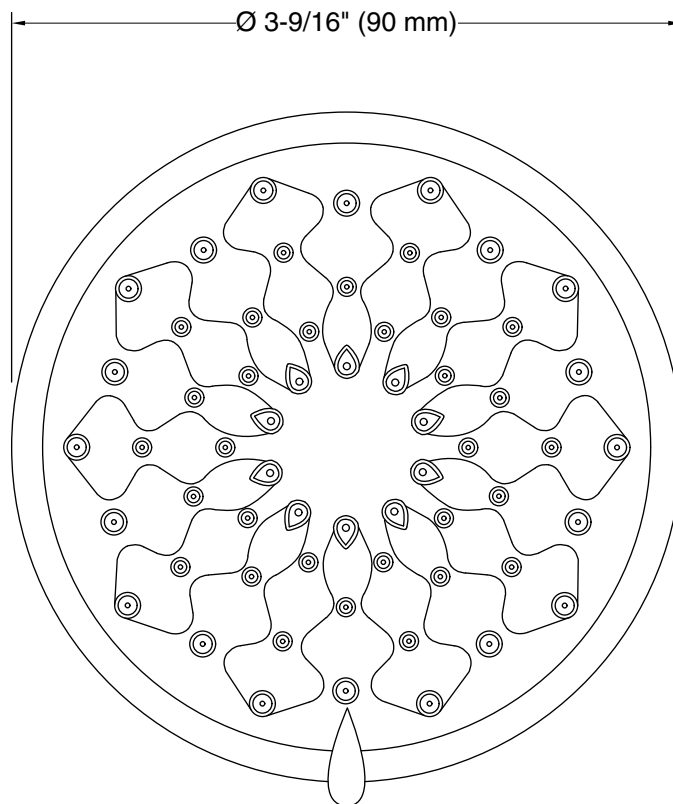

Features

- Showerhead features transitional nature-inspired design.
- Advanced spray engine provides three alternate experiences: wide coverage, intense drenching, and targeted spray.
- Wide coverage spray produces an encompassing spray for everyday use.
- Intense drenching spray delivers a forceful spray ideal for rinsing shampoo from hair.
- Targeted spray is a focused stream for targeting sore muscles or use as a utility spray.
- Simple thumb tab smoothly transitions between sprays.
- Spray nozzles cover full area of sprayhead.
- MasterClean™ sprayface features an easy-to-clean surface that withstands mineral buildup.
- 1.75 gpm (6.6 lpm) flow rate.
- ½" NPT connection.

Recommended Products/Accessories

K-7395 Shower Arm and Flange
K-7397 Shower Arm and Flange
K-23723 Faucet cleaner

Codes/Standards

ASME A112.18.1/CSA B125.1
DOE - Energy Policy Act 1992
EPA WaterSense®
California Energy Commission (CEC)

Technical Information

All product dimensions are nominal.

Showerhead/Body Spray:

Rated maximum flow: 1.75 gal/min (6.6 l/min)

Pressure: 45 psi (3.1 bar)

Notes

Install this product according to the installation instructions.